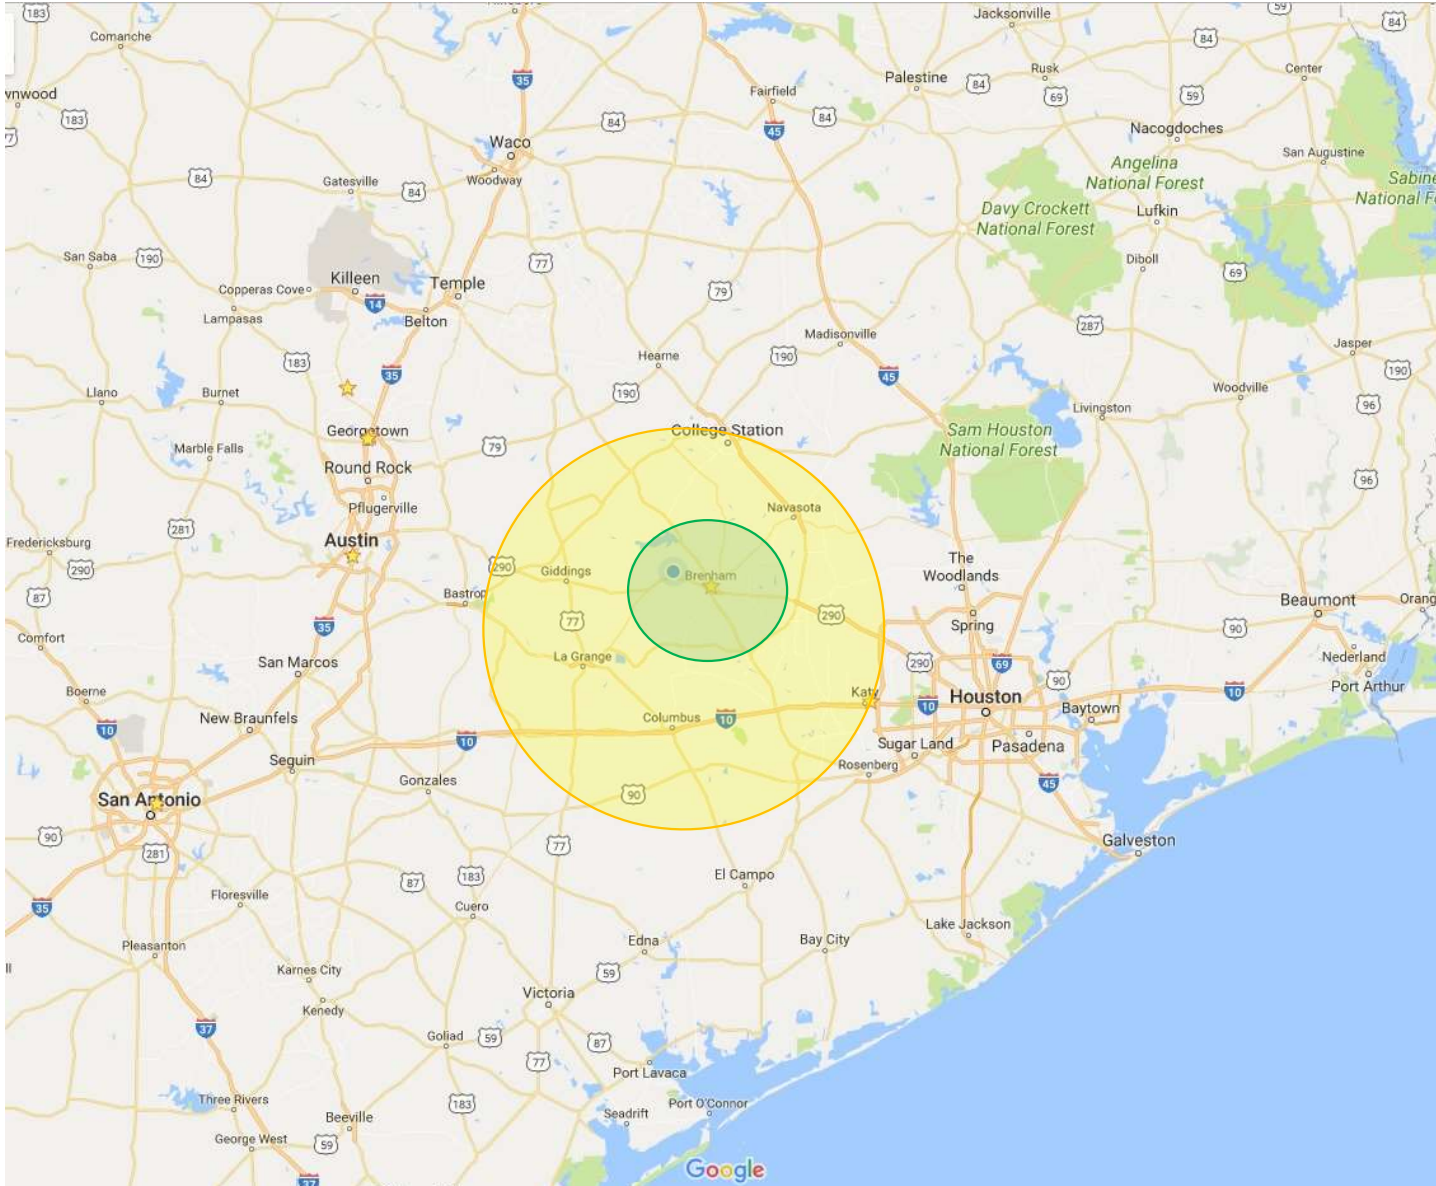

DEANS IMAGING

Aerial - Ground - 3D

Coverage Area

John serves
most of
Central Texas
979.203.1534

Mileage Free
Travel Area

\$1 Per Mile Area
One Way